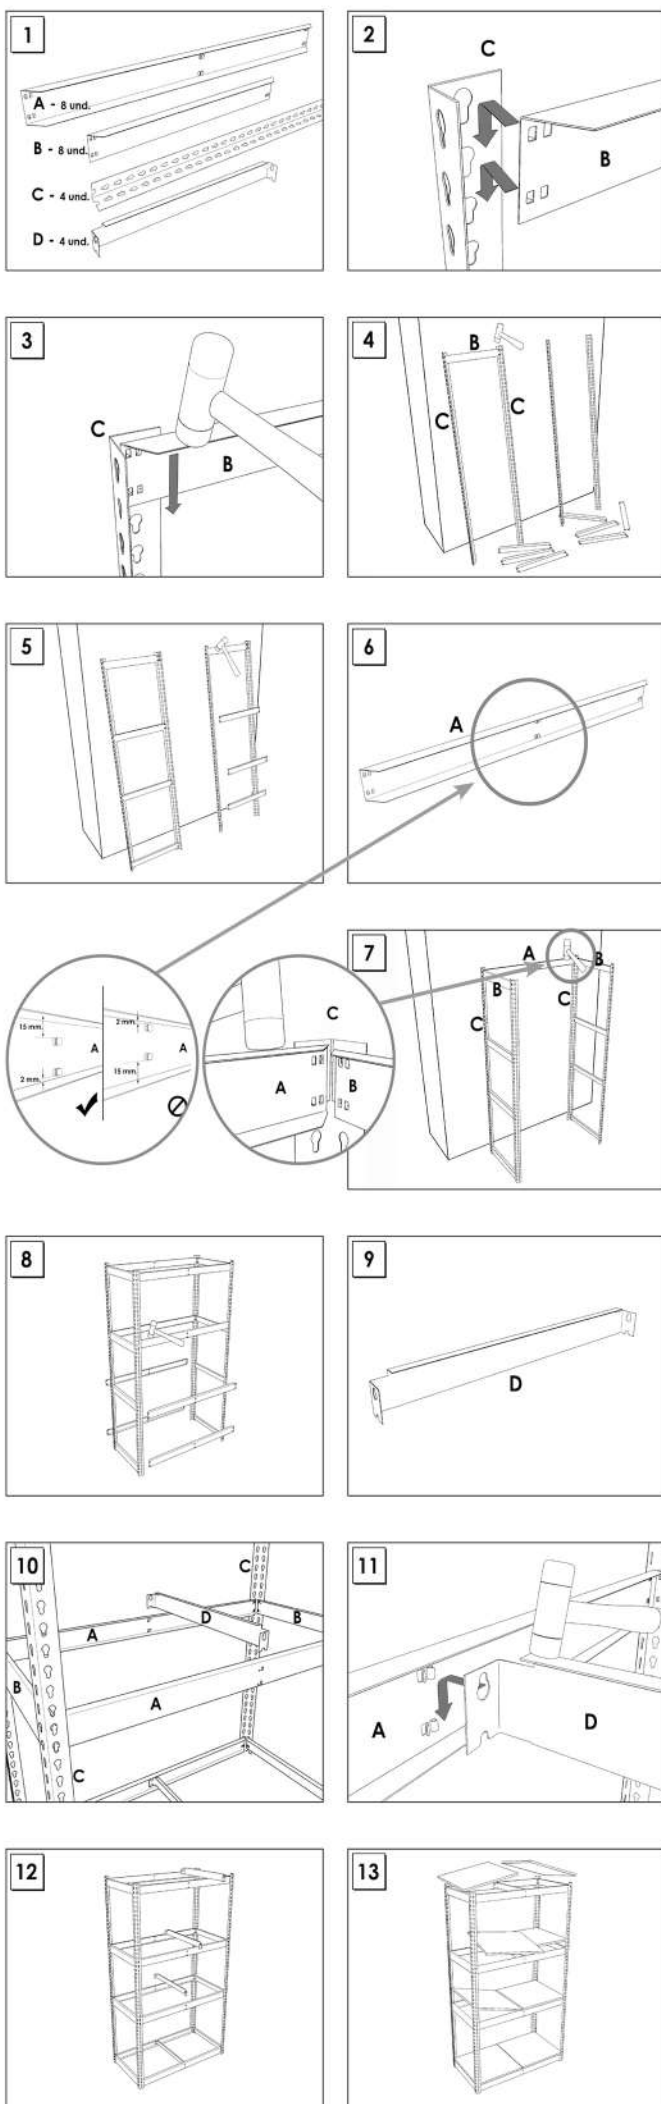

SIMONFORTE ST 1509-4

Plywood

200 x 150 x 90 cm
78.7" x 59.1" x 35.4" cm

**PACK
2/2**

EPOXY POLIESTER

9 min.

4 x 200 cm

4 x 90 cm (35.4")

8 x 150 cm (59.1")

8 x 90 cm (35.4")

On-line instructions: www.simonrack.com/instructions LOGIN: 196004

www.simonrack.com • www.simonrack.com • www.simonrack.com • www.simonrack.com

SIMONCLASSIC

SIMONCLICK