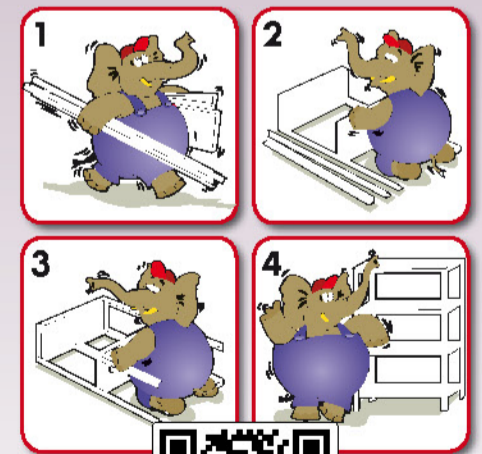

200 x 110 x 50 cm.

**Comfort 5/500
Superplus**

**Simon
Rack**

www.simonrack.com

MADE IN SPAIN

INSTRUCTIONS