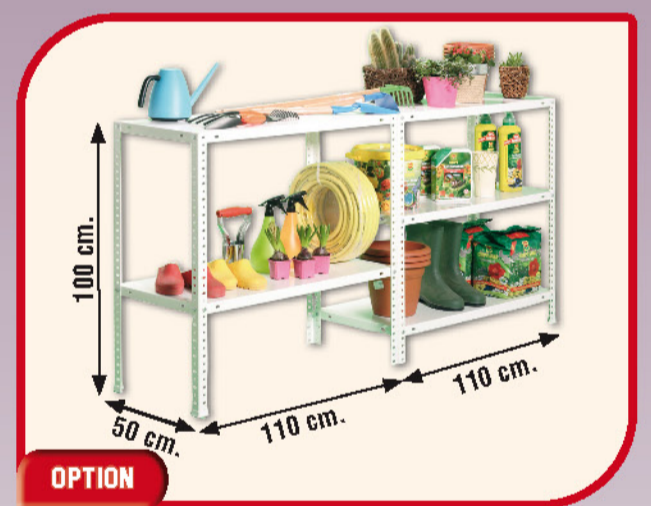

200 x 110 x 50 cm.

**Comfort 5/500
Superplus**

**Simon
Rack**

www.simonrack.com

MADE IN SPAIN

INSTRUCTIONS