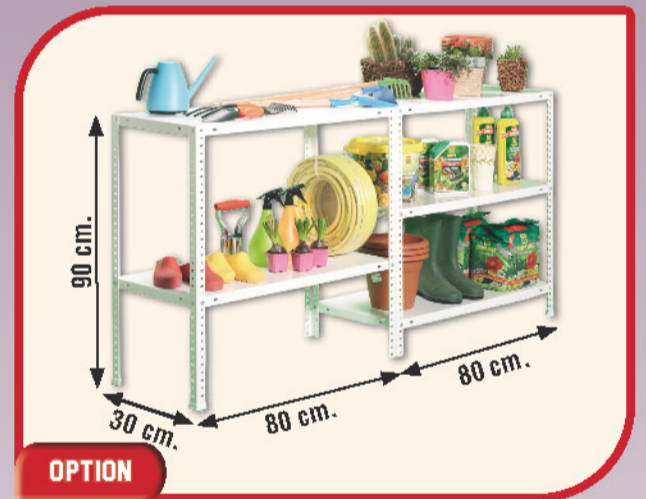

180 x 80 x 30 cm.

Comfort 5/300
Mini

Simon
Rack

www.simonrack.com

MADE IN SPAIN

INSTRUCTIONS

SIMONCLASSIC

SIMONCLICK