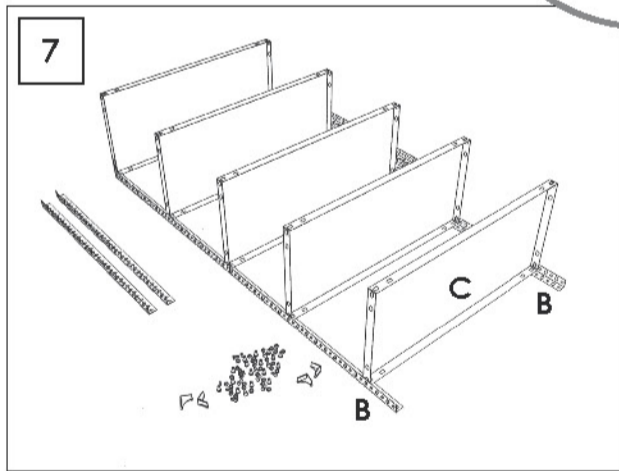

180 x 80 x 30 cm.

Comfort 5/300
Mini

Simon
Rack

www.simonrack.com

MADE IN SPAIN

INSTRUCTIONS

SIMONCLASSIC

SIMONCLICK