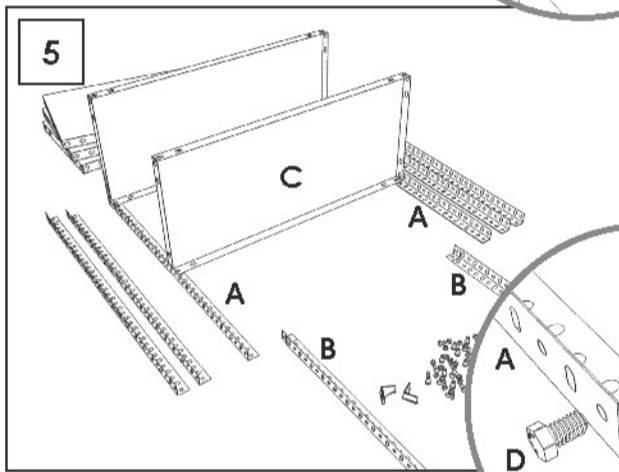

180 x 80 x 30 cm.

Comfort 5/300
Mini

Simon
Rack

www.simonrack.com

MADE IN SPAIN

INSTRUCTIONS

SIMONCLASSIC

SIMONCLICK