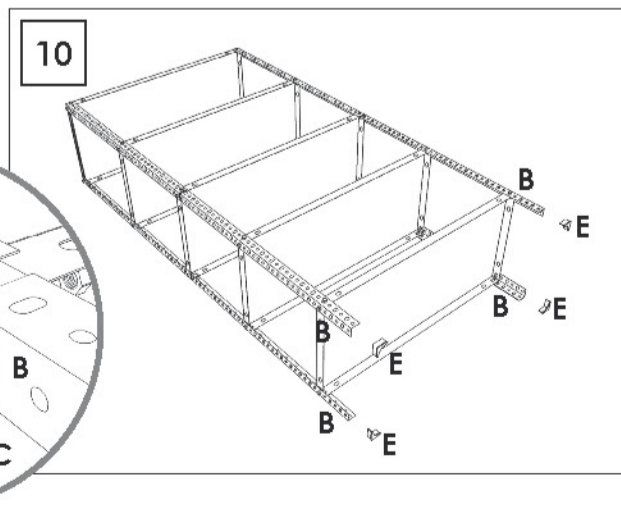

180 x 80 x 30 cm.

Comfort 5/300
Mini

Simon
Rack

www.simonrack.com

MADE IN SPAIN

INSTRUCTIONS

SIMONCLASSIC

SIMONCLICK