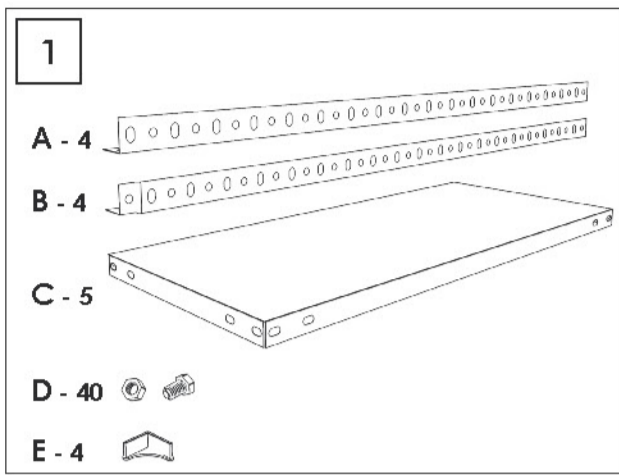

180 x 80 x 30 cm.

Comfort 5/300
Mini

Simon
Rack

www.simonrack.com

MADE IN SPAIN

INSTRUCTIONS

SIMONCLASSIC

SIMONCLICK