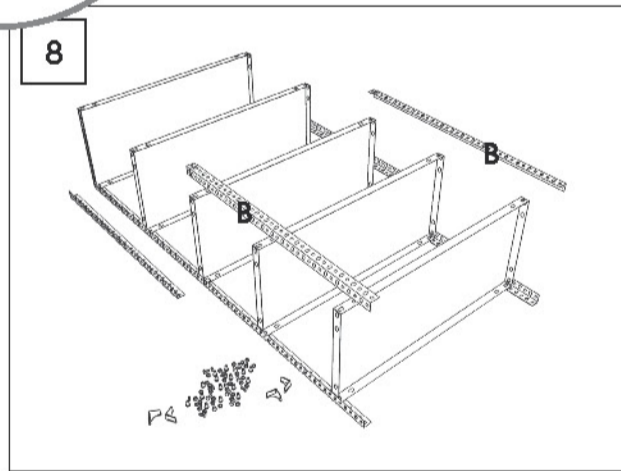

180 x 80 x 30 cm.

Comfort 5/300
Mini

Simon
Rack

www.simonrack.com

MADE IN SPAIN

INSTRUCTIONS

SIMONCLASSIC

SIMONCLICK