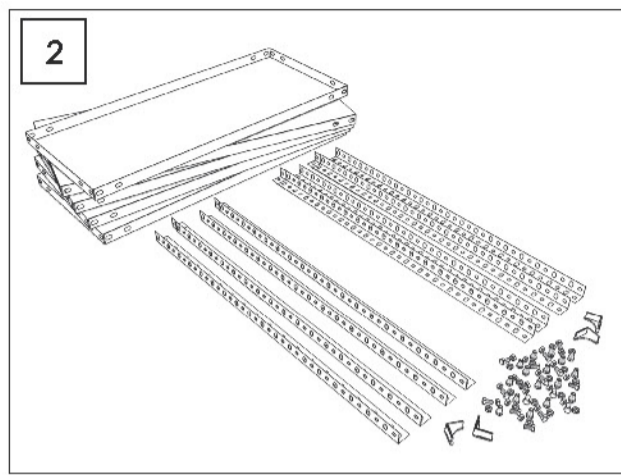

180 x 80 x 30 cm.

Comfort 5/300
Mini

Simon
Rack

www.simonrack.com

MADE IN SPAIN

INSTRUCTIONS

SIMONCLASSIC

SIMONCLICK