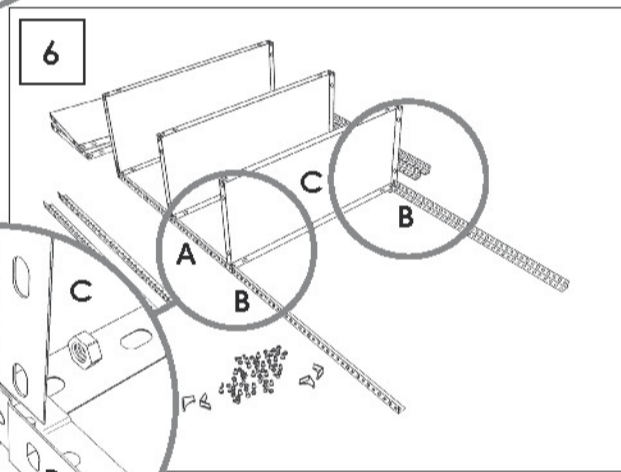

180 x 80 x 30 cm.

Comfort 5/300
Mini

Simon
Rack

www.simonrack.com

MADE IN SPAIN

INSTRUCTIONS

SIMONCLASSIC

SIMONCLICK