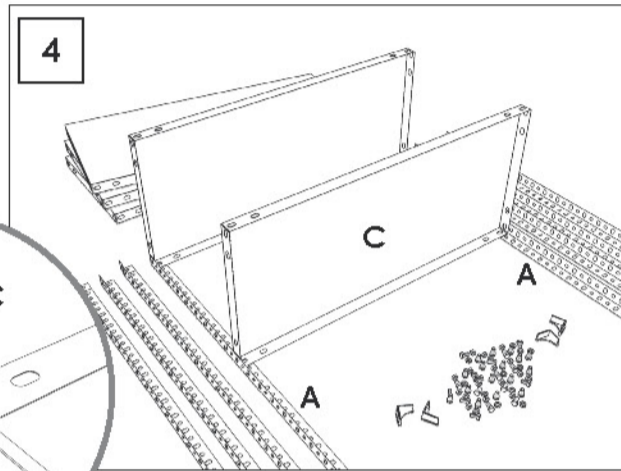

180 x 80 x 30 cm.

Comfort 5/300
Mini

Simon
Rack

www.simonrack.com

MADE IN SPAIN

INSTRUCTIONS

SIMONCLASSIC

SIMONCLICK