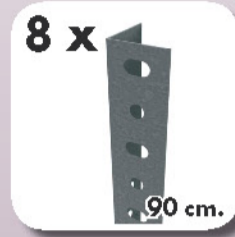

180 x 80 x 30 cm.

Comfort 5/300
Mini

Simon
Rack

www.simonrack.com

MADE IN SPAIN

INSTRUCTIONS

SIMONCLASSIC

SIMONCLICK