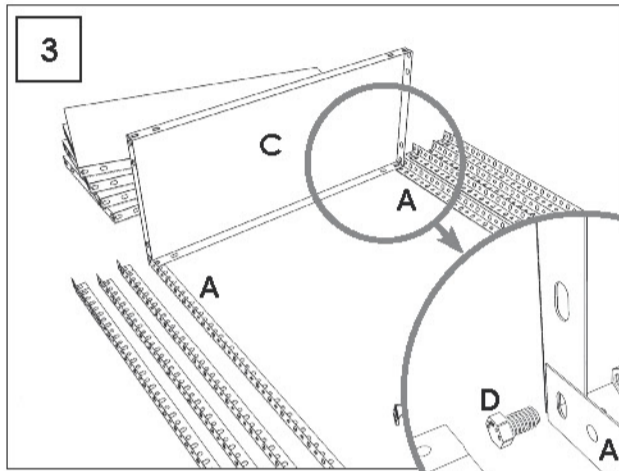

180 x 80 x 30 cm.

Comfort 5/300
Mini

Simon
Rack

www.simonrack.com

MADE IN SPAIN

INSTRUCTIONS

SIMONCLASSIC

SIMONCLICK